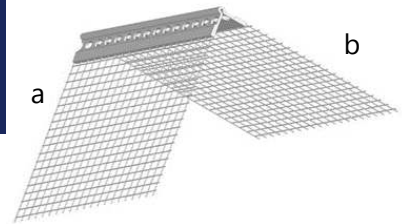

FIBRANgyps NEXT PVC CORNER

Product Description

PVC corner with glass fiber mesh 10 x 10, alkali-resistant.

Applications

PVC corner with fiberglass mesh to be applied after applying the first coat of leveling in the outside edges of walls and lining made of FIBRANgyps NEXT BOARD

Type	a [mm]	b [mm]	Length [mm]
NEXT PVC CORNER	10	10	2500